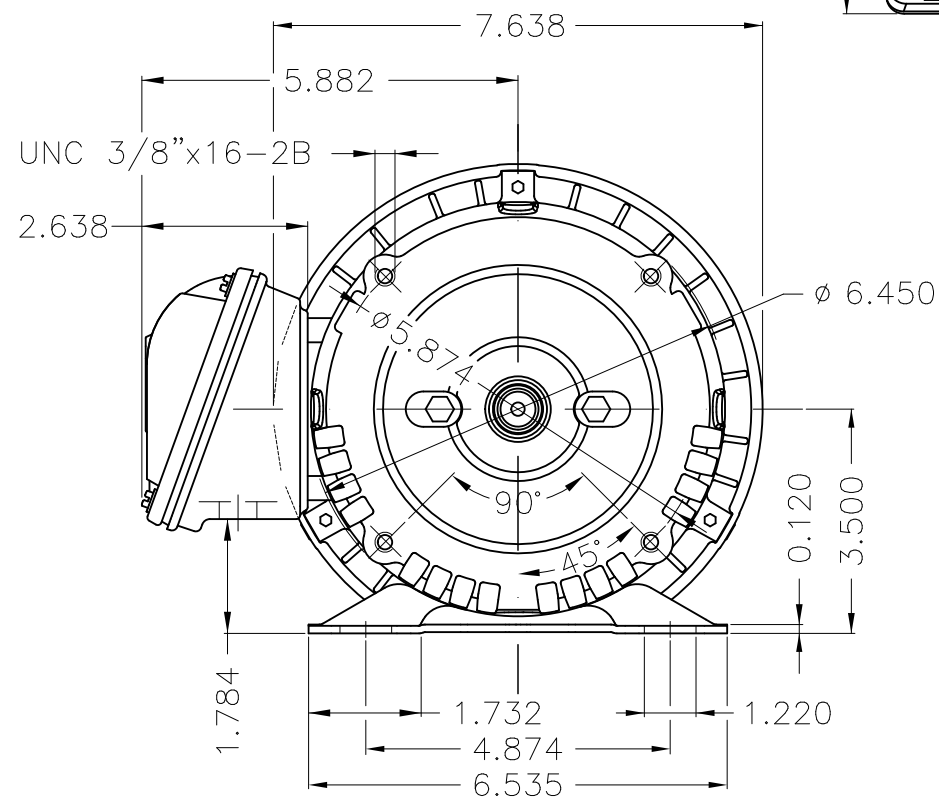

No reproduction of this drawing is allowed without written permission of WEG Motores

EIXO
 PADRÃO
 OPCIONAL
 ESPECIAL

Dimensões em polegada
 Dimensions in inches

THIS IS AN UPDATED REVISION, THE PREVIOUS ONE MUST BE DISREGARDED.

A

B

C

D

E

Color Munsell N 1 matte black
 Painting plan 207N
 Mounting F-1/B34R(D)

ECM	LOC	SUMMARY OF MODIFICATIONS	EXECUTED	CHECKED	RELEASED	DATE	VER
EXECUTED	USERADMIN	THREE PHASE MOTOR CLOSED ROLLED STEEL					
CHECKED		FRAME 56HJ IP55 TEFC					
RELEASED		JET PUMP WEG code: 13522001					
REL DT	13.11.2020	WMO Jaragua do Sul	Product Engineering	SHEET	1 / 1		