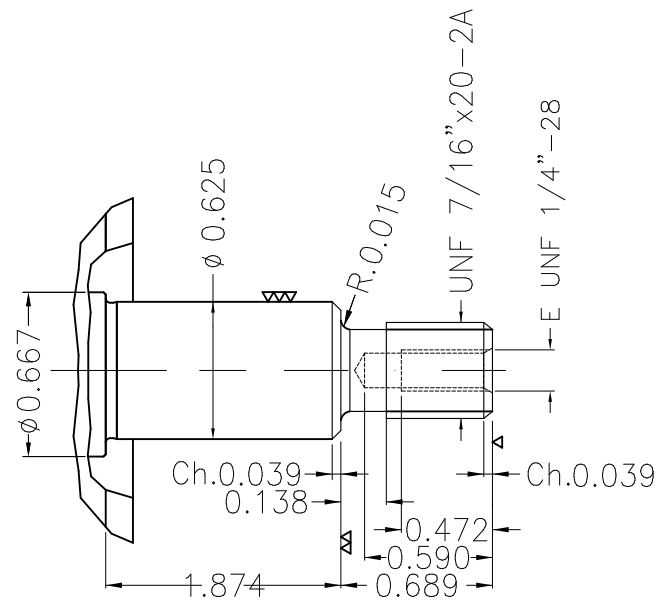

No reproduction of this drawing is allowed without written permission of WEG Motores

EIXO
 PADRÃO
 OPCIONAL
 ESPECIAL

Dimensões em polegada
 Dimensions in inches

THIS IS AN UPDATED REVISION, THE PREVIOUS ONE MUST BE DISREGARDED.

A

B

C

D

E

Color Munsell N 1 matte black
 Painting plan 207N
 Mounting F-1/B34R(D)

ECM	LOC	SUMMARY OF MODIFICATIONS	EXECUTED	CHECKED	RELEASED	DATE	VER
EXECUTED	USERADMIN	THREE PHASE MOTOR CLOSED ROLLED STEEL					
CHECKED		FRAME 56HJ IP55 TEFC					
RELEASED		JET PUMP WEG code: 13522001					
REL DT	13.11.2020	WMO Jaragua do Sul	Product Engineering	SHEET	1 / 1		

3 HP 02 Poles 60Hz