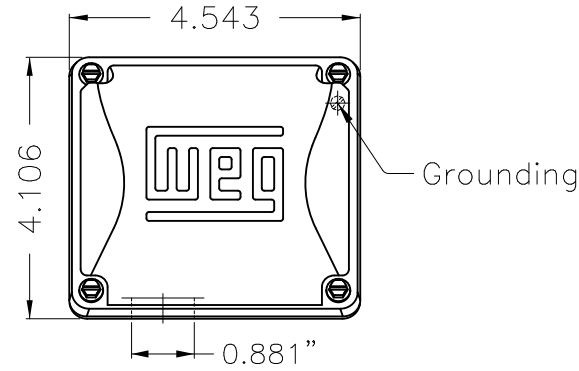

No reproduction of this drawing is allowed without written permission of WEG Motores

EIXO
 PADRÃO
 OPCIONAL
 ESPECIAL

Dimensões em polegada
 Dimensions in inches

THIS IS AN UPDATED REVISION, THE PREVIOUS ONE MUST BE DISREGARDED.

A

B

C

D

E

Color Munsell N 1 matte black
 Painting plan 207N
 Mounting F-1/B34R(D)

ECM	LOC	SUMMARY OF MODIFICATIONS	EXECUTED	CHECKED	RELEASED	DATE	VER
EXECUTED	USERADMIN	THREE PHASE MOTOR CLOSED ROLLED STEEL					
CHECKED		FRAME 56HJ IP55 TEFC					
RELEASED		JET PUMP WEG code: 13522001					
REL DT	13.11.2020	WMO Jaragua do Sul	Product Engineering	SHEET	1 / 1		