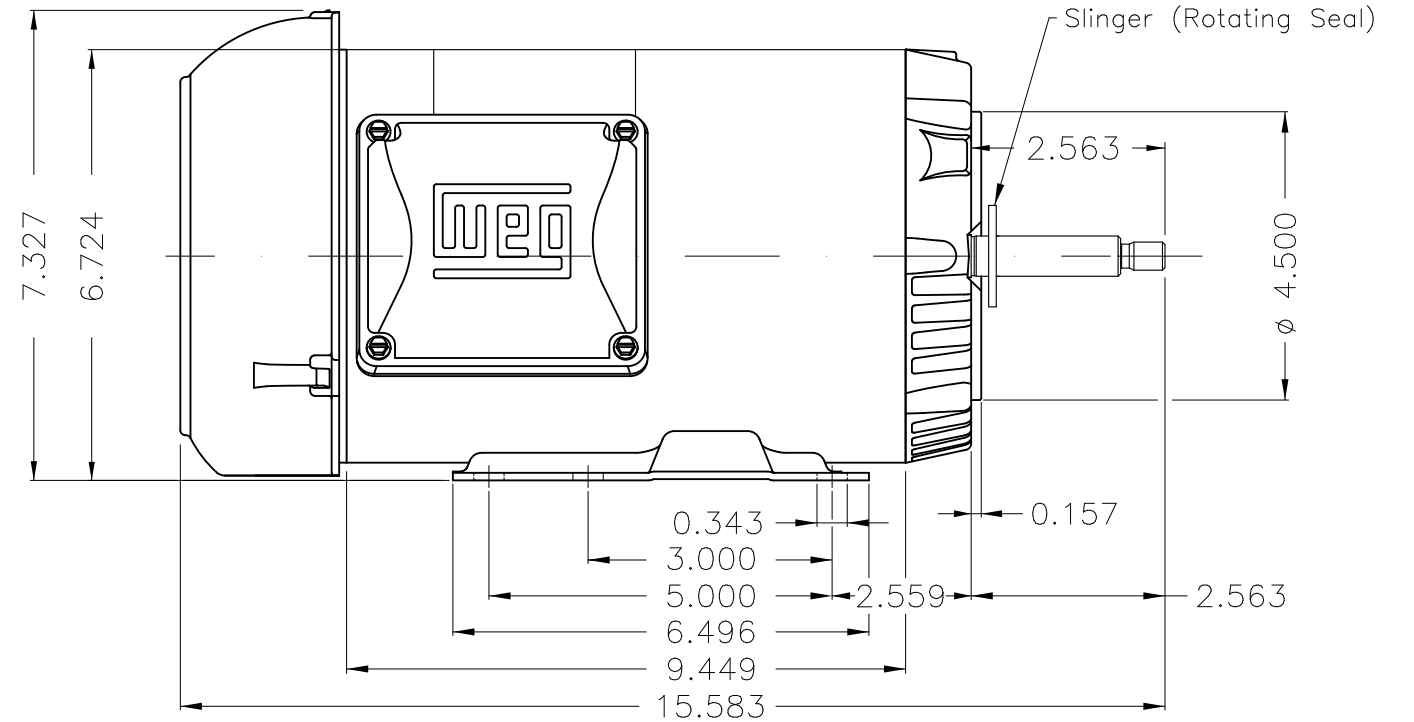

No reproduction of this drawing is allowed without written permission of WEG Motores

EIXO
 PADRÃO
 OPCIONAL
 ESPECIAL

Dimensões em polegada
 Dimensions in inches

THIS IS AN UPDATED REVISION, THE PREVIOUS ONE MUST BE DISREGARDED.

A

B

C

D

E

Color Munsell N 1 matte black
 Painting plan 207N
 Mounting F-1/B34R(D)

ECM	LOC	SUMMARY OF MODIFICATIONS	EXECUTED	CHECKED	RELEASED	DATE	VER
EXECUTED	USERADMIN	THREE PHASE MOTOR CLOSED ROLLED STEEL					
CHECKED		FRAME 56HJ IP55 TEFC					
RELEASED		JET PUMP WEG code: 13522001					
REL DT	13.11.2020	WMO Jaragua do Sul	Product Engineering	SHEET	1 / 1		